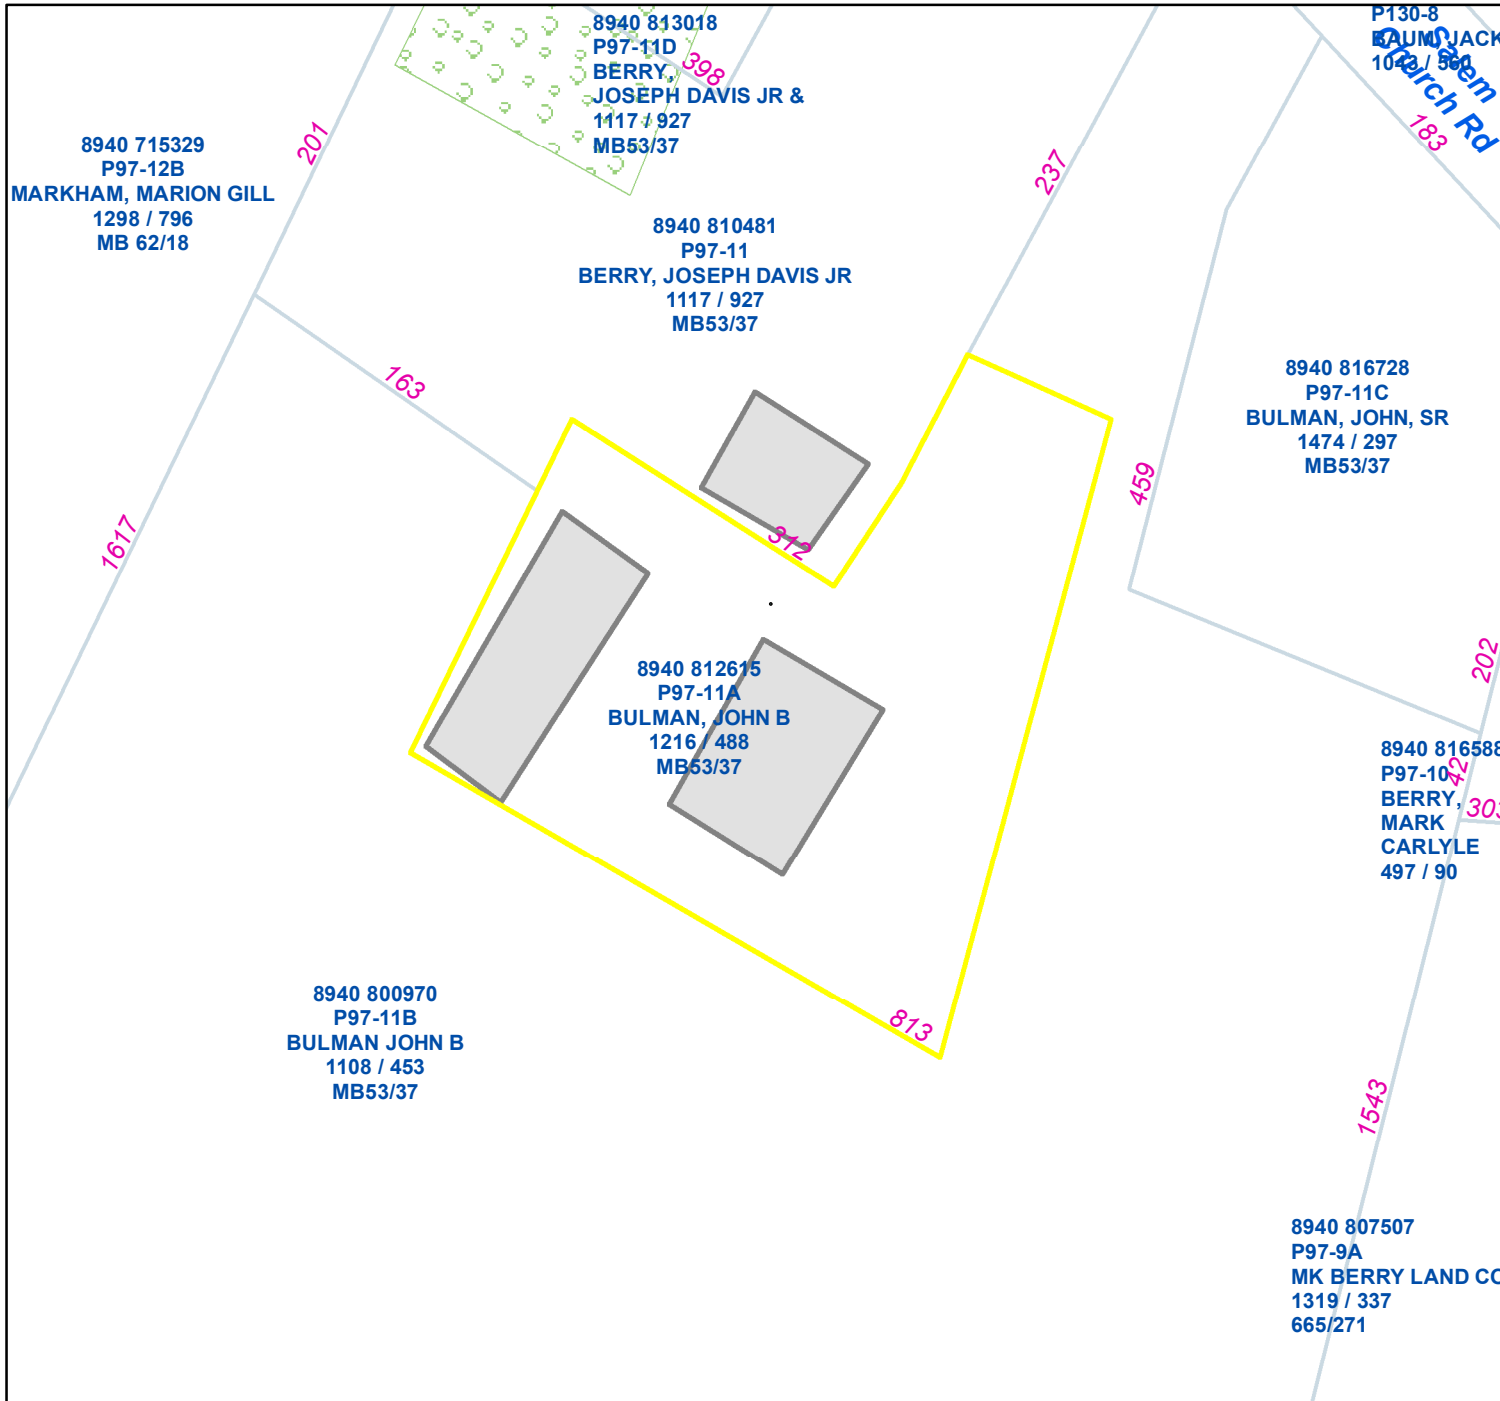

Pasquotank County, NC

Parcel ID: 8940 812615

Map: P97-11A

LOT: 0

0000 SALEM CHURCH RD
BULMAN, JOHN B

2128 RIVERSHORE RD
ELIZABETH CITY NC 27909

Deed Book: 1216
Deed Page: 488
Date: 20141210
MB53/37

Land Value: 16000
Ag Value: 0
Bldg Value: 7100
Total Value: 23100

Taxed Acres: 1.33

PASQUOTANK
COUNTY · NC

Date: 3/16/2024

Property Ownership/
Lines as of January 1, 2024

NOT A SURVEY

This map was created from historic maps, recorded deeds and surveys.
It CAN NOT be used to convey land, settle land disputes or build fences.